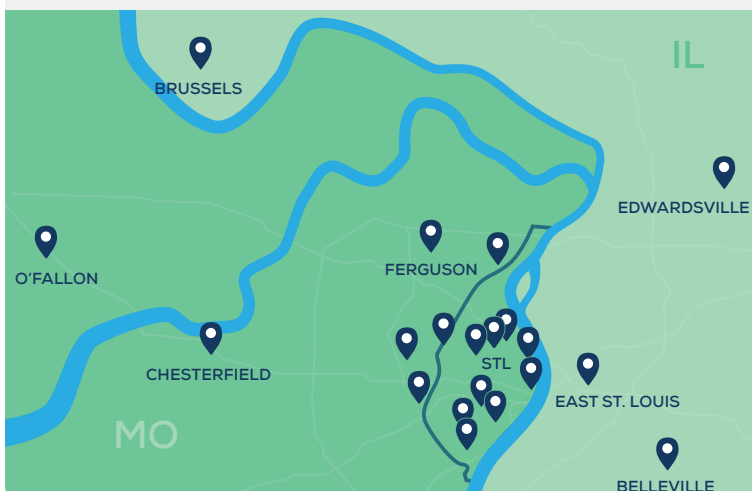

ST·LOUIS SHAKESPEARE FESTIVAL

TourCo

Free theater in your own backyard!
It's a traveling show unlike any other.

TourCo stages an abridged Shakespeare play in 24 parks across the bi-state with six actors in multiple roles. A pre-performance conversation introduces Shakespeare's text, characters, and themes to a modern audience. Then it's 90 minutes of incredible theater in your local park.

TourCo strives to reach diverse communities in the region. Over 75% of performances are hosted in low- to middle-income neighborhoods. The tour also visits rural communities with limited access to the cultural offerings of St. Louis. Because there are no tickets or admission fees at TourCo, our audiences draw a strong connection between these hyper-local performances and the generous sponsors who make it possible.

🏆 Only free public arts tour of the region

🏆 450 miles traveled across MO and IL

"I attended the Ferguson show last Saturday. You all WOWED me. 🙌🙌🙌"

"We truly were delighted to attend in our hometown of Hermann."

"The crowd was totally happy to be there, welcoming and made us feel like we were at a family get-together."

20+ PERFORMANCES ACROSS THE BI-STATE

TOURCO 2023

🎭 **Merry Wives of Windsor**
Directed by Suki Peters